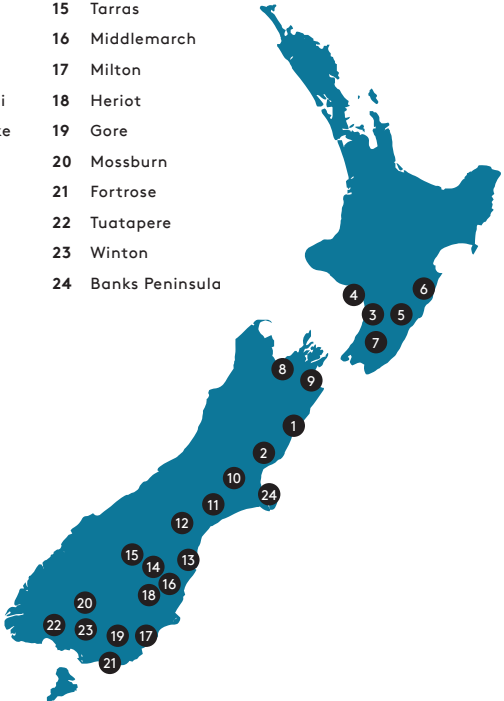

## YOU ARE WARMLY INVITED TO THE 2019 ALLIANCE GROUP ROADSHOWS

Proudly New Zealand's only 100%  
farmer-owned red meat co-operative.

- |    |             |    |                 |
|----|-------------|----|-----------------|
| 1  | Waiau       | 15 | Tarras          |
| 2  | Omihi       | 16 | Middlemarch     |
| 3  | Fielding    | 17 | Milton          |
| 4  | Whanganui   | 18 | Heriot          |
| 5  | Dannervirke | 19 | Gore            |
| 6  | Bridge Pa   | 20 | Mossburn        |
| 7  | Masterton   | 21 | Fortrose        |
| 8  | Nelson      | 22 | Tuatapere       |
| 9  | Blenheim    | 23 | Winton          |
| 10 | Darfield    | 24 | Banks Peninsula |
| 11 | Mayfield    |    |                 |
| 12 | Fairlie     |    |                 |
| 13 | Oamaru      |    |                 |
| 14 | Omakau      |    |                 |