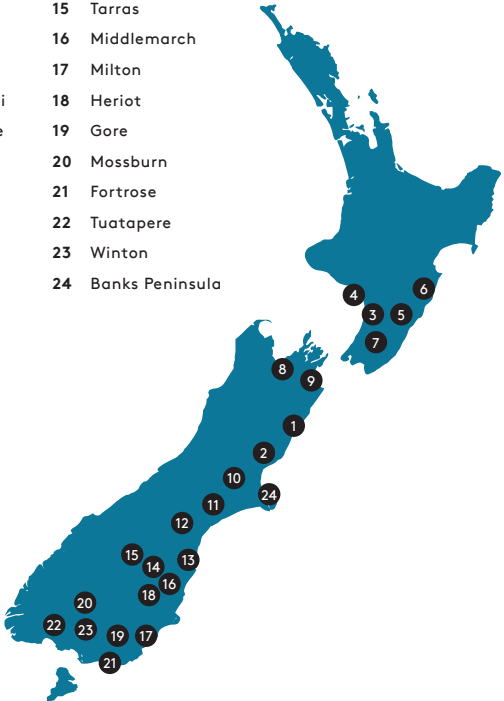

ALLIANCE

FARMERS' PRODUCE

SINCE 1948

YOU ARE WARMLY INVITED TO THE 2019 ALLIANCE GROUP ROADSHOWS

Proudly New Zealand's only 100%
farmer-owned red meat co-operative

- | | |
|--------------|--------------------|
| 1 Waiau | 15 Tarras |
| 2 Omihi | 16 Middlemarch |
| 3 Feilding | 17 Milton |
| 4 Whanganui | 18 Heriot |
| 5 Dannevirke | 19 Gore |
| 6 Bridge Pa | 20 Mossburn |
| 7 Masterton | 21 Fortrose |
| 8 Nelson | 22 Tuatapere |
| 9 Blenheim | 23 Winton |
| 10 Darfield | 24 Banks Peninsula |
| 11 Mayfield | |
| 12 Fairlie | |
| 13 Oamaru | |
| 14 Omakau | |